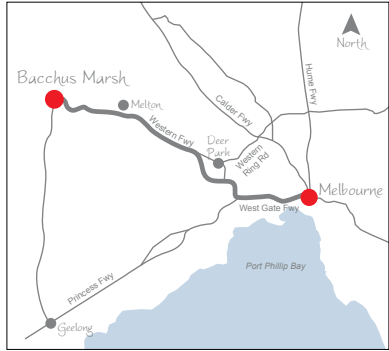

Essence

BACCHUS MARSH

LOCATION MAP

40 minutes from Bacchus Marsh to Melbourne Mel Ref 333 D10